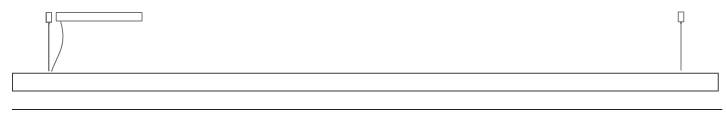

PROJECT
TYPE
SPECIFIER
QUANTITY
DATE

LED60 SUSPENSION

D71019- -

base number
Color   Temperature   Finish   Options

1. To build a product code in our configurator select the specify button on the base model # product page
2. To build a manual product code on this datasheet choose from the options listed below in blue font and add the suffix to the base model #

GENERAL

Series: Woodlin
Subseries: LED60
Brand: Tunto
Division: Design
Mounting Type: Suspension
Mounting Location: Ceiling
Subcategory: Profile

PHYSICAL

Shape: Rectangle
Length (mm): 2000
Length (in): 78 ¾
Width (mm): 60
Width (in): 2 ⅜
Height (mm): 60
Height (in): 2 ⅜
Max. Overall Height (mm): 2060
Max. Overall Height (in): 81 ⅞
Light Distribution: Direct
Diffuser: Opal
Fixture Finish: [WAL / ASH / OAK / BLK / WHI](#)
Fixture Material: Wood
Cable Details: 2000mm / 78 ¾"

ELECTRICAL

Lamp Type: LED
Input Wattage (W): 90
Total Output Wattage (W): 75.9
Dimming: Tri-Mode (Non-Dimming and Phase Dimming (120Vac only) and 0-10V Dimming)
Driver Included: Yes
Driver Location: Integrated
Driver Type: Constant Current - Universal
Driver Class: Class 2
Input Voltage (V): 120 - 277
Constant Current (MA): 700

LED

Color Temperature (°K): [2700 / 3000 / 4000](#)
Max. Delivered Lumen (lm): 6550
CRI: >93 CRI
Lamp Life (hrs): 50000

OPTICAL

RATINGS AND CERTIFICATIONS

Certified By: Certified for North American Standards
IP rating: IP20

2000mm 78 ¾"

60mm 2 ⅜"

Direct